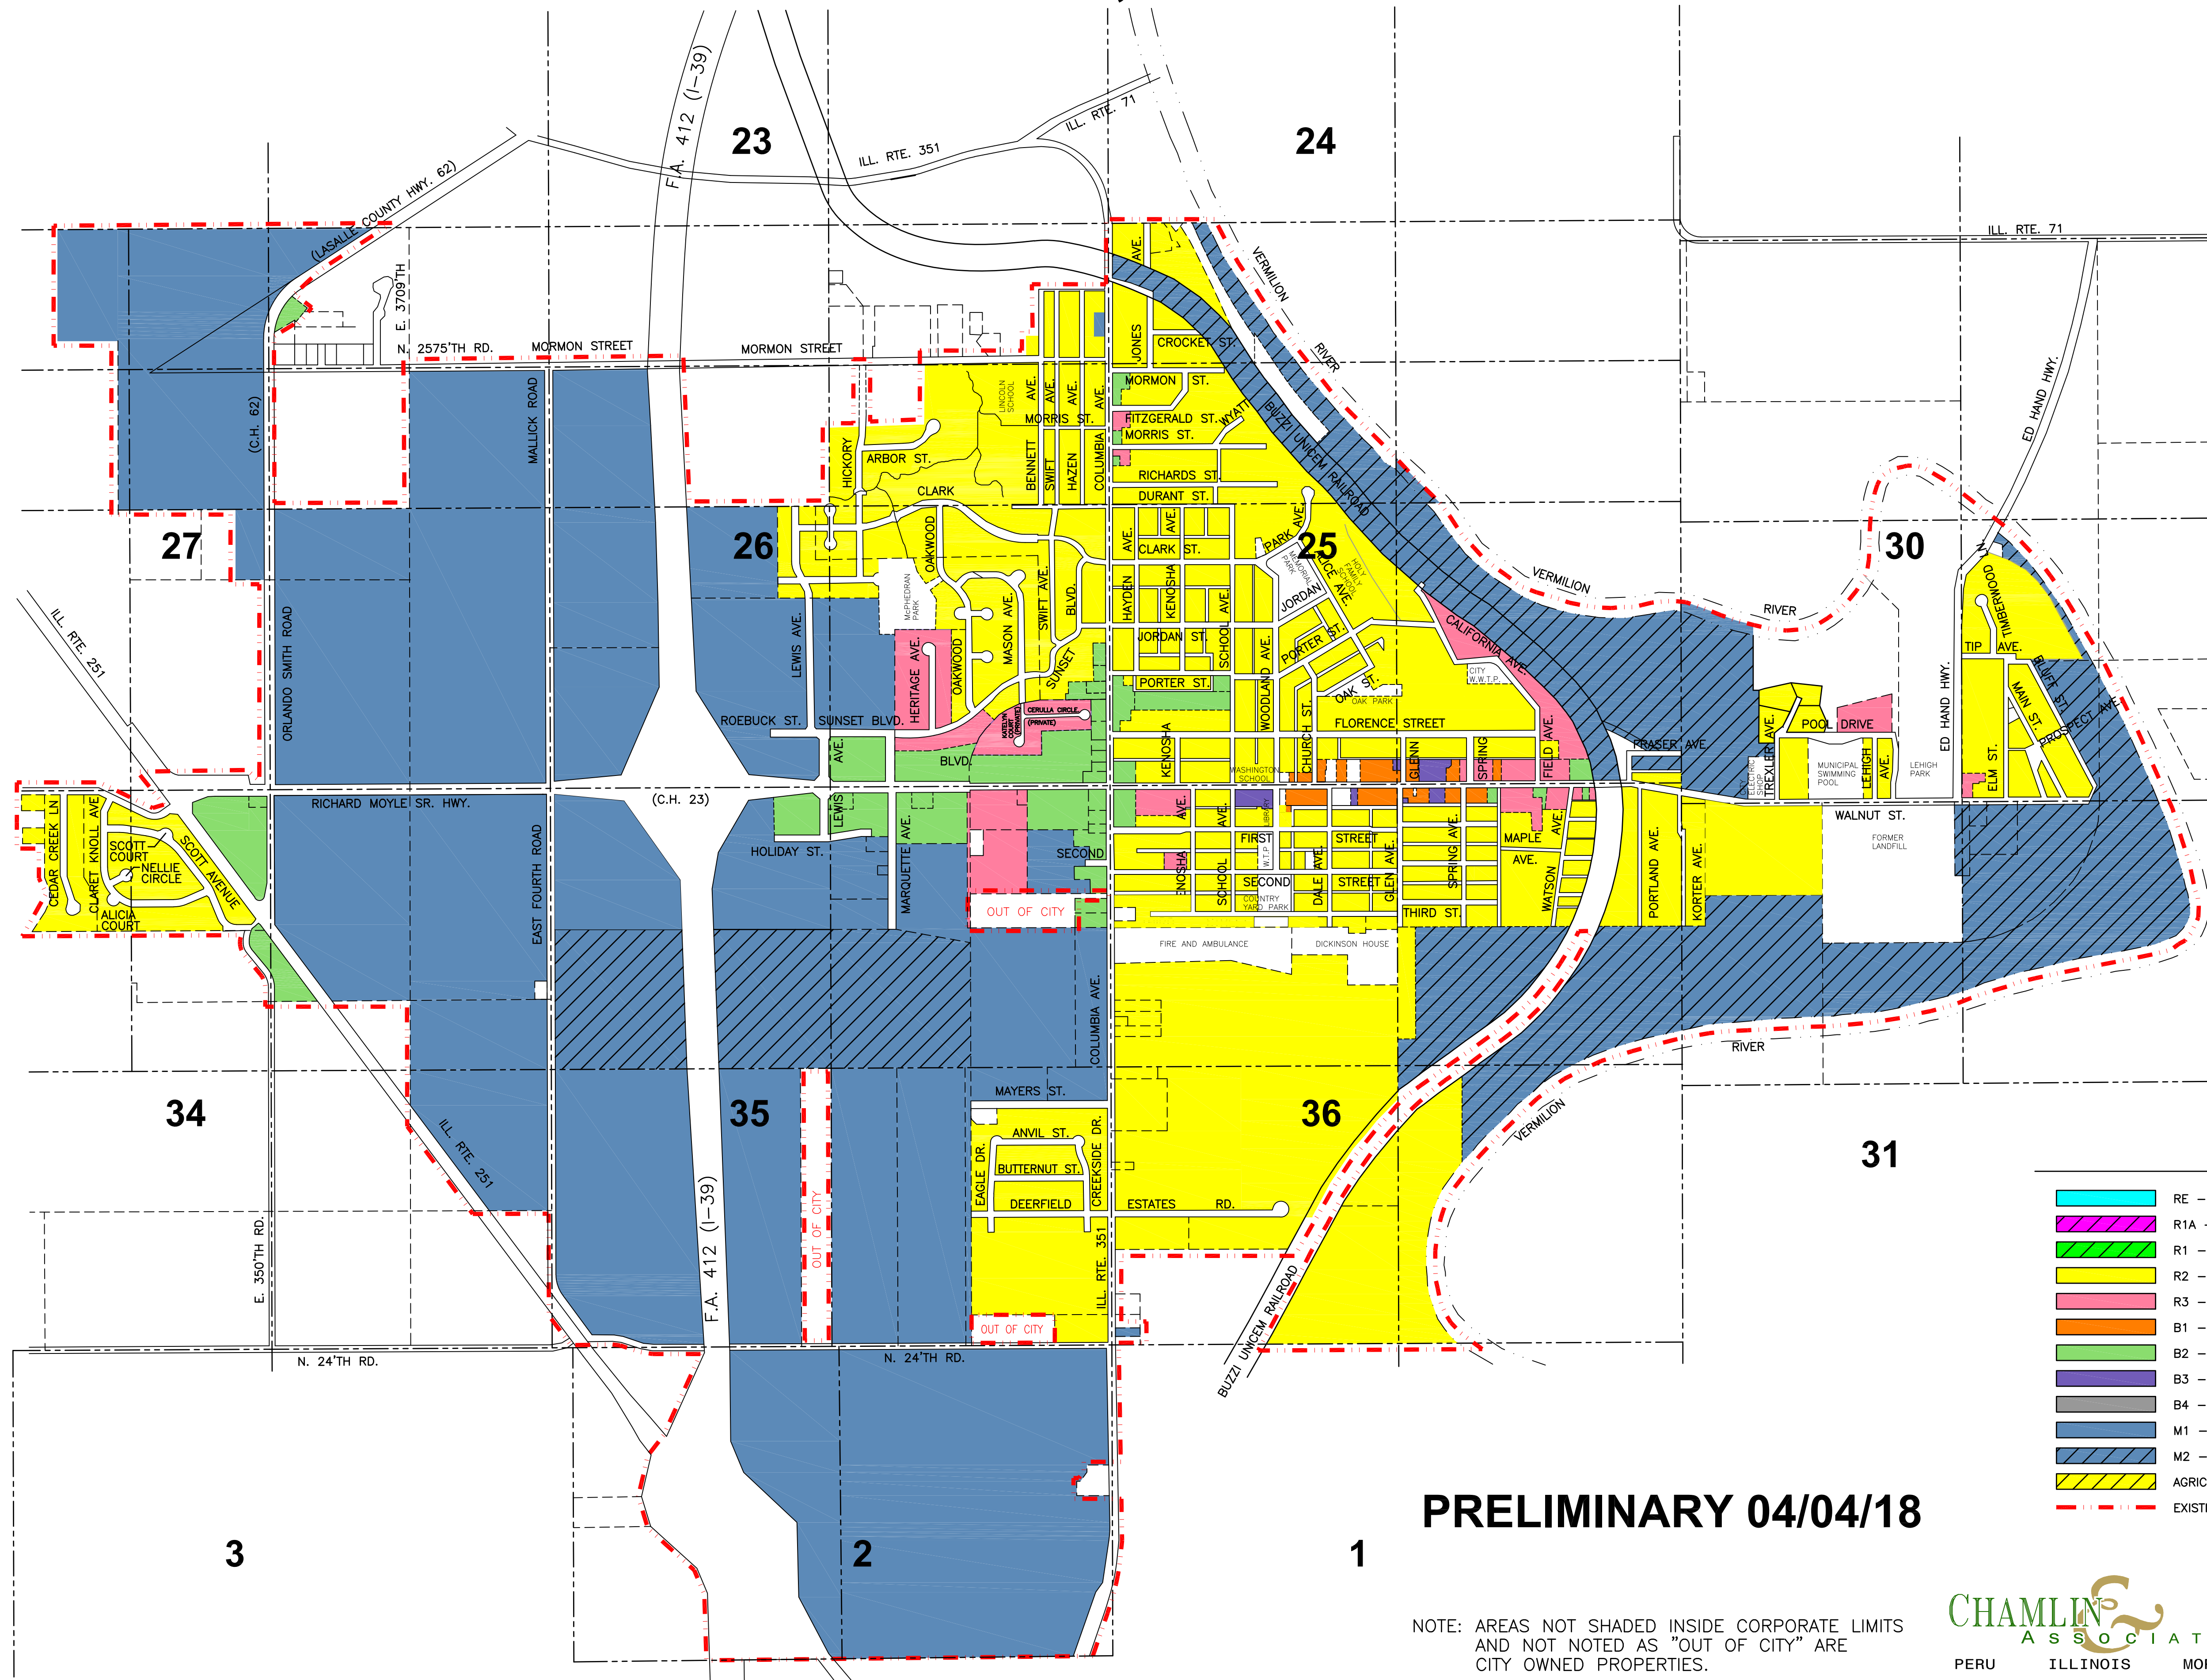

CITY OF OGLESBY, ILLINOIS ZONING MAP

LEGEND

	RE - ESTATE RESIDENTIAL DISTRICT
	R1A - SINGLE-FAMILY RESIDENTIAL DISTRICT
	R1 - SINGLE-FAMILY RESIDENTIAL DISTRICT
	R2 - SINGLE-FAMILY RESIDENTIAL DISTRICT
	R3 - GENERAL RESIDENTIAL DISTRICT
	B1 - DOWNTOWN COMMERCIAL DISTRICT
	B2 - COMMUNITY RETAIL AND SERVICE DISTRICT
	B3 - PROFESSIONAL SERVICES DISTRICT
	B4 - GENERAL COMMERCIAL DISTRICT
	M1 - LIMITED MANUFACTURING DISTRICT
	M2 - GENERAL MANUFACTURING DISTRICT
	AGRICULTURAL DISTRICT
	EXISTING MUNICIPAL CORPORATE LIMITS LINE

PRELIMINARY 04/04/18

NOTE: AREAS NOT SHADED INSIDE CORPORATE LIMITS AND NOT NOTED AS "OUT OF CITY" ARE CITY OWNED PROPERTIES.

CAD: CORP	SCALE: AS NOTED
DATE: 04/18	FILE NO.: 16043-04